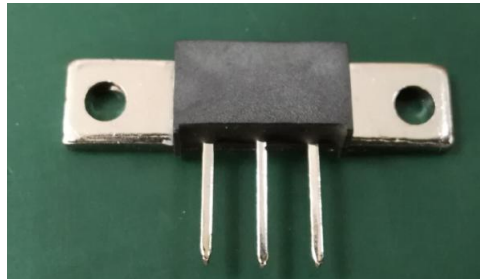

1. Finish Goods PKG photo

2. Packing method

Inner box

Outer box

Fig.1- Box pack for PRM3

Package version	Inner box L×W×H (mm)	SPQ/PQ (pcs)	Outer box L×W×H (mm)	Pcs/ Outer box
PRM3	340*190*33	48	350*345*430	960